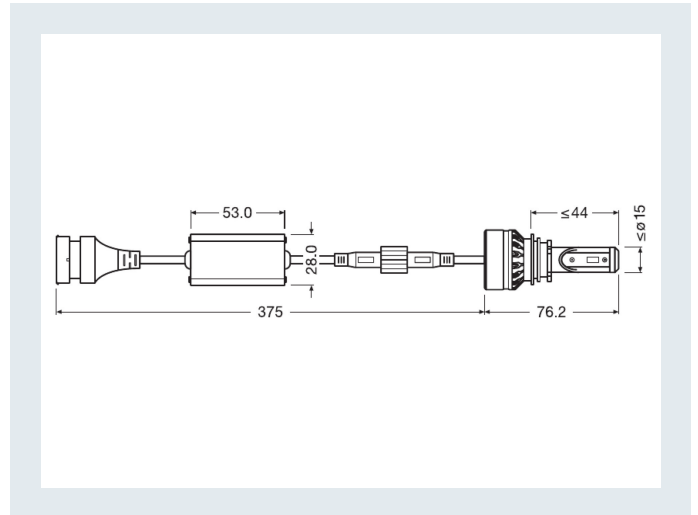

Legal advice

These products do not have ECE approval. This means they must not be used on public roads in any exterior application. Use on public roads leads to cancellation of operating license and loss of insurance coverage. Several countries do not allow sale and use of these products. Please contact your local distributor for information on the availability in your country.

NEOLUX®
GERMAN TECHNOLOGY

NEOLUX Automotive Lighting
OSRAM GmbH

Marcel-Breuer-Str 6
80807 Munich, Germany

Phone +49 89 6213-0
Fax +49 89 6213-2020

www.neolux-lighting.com